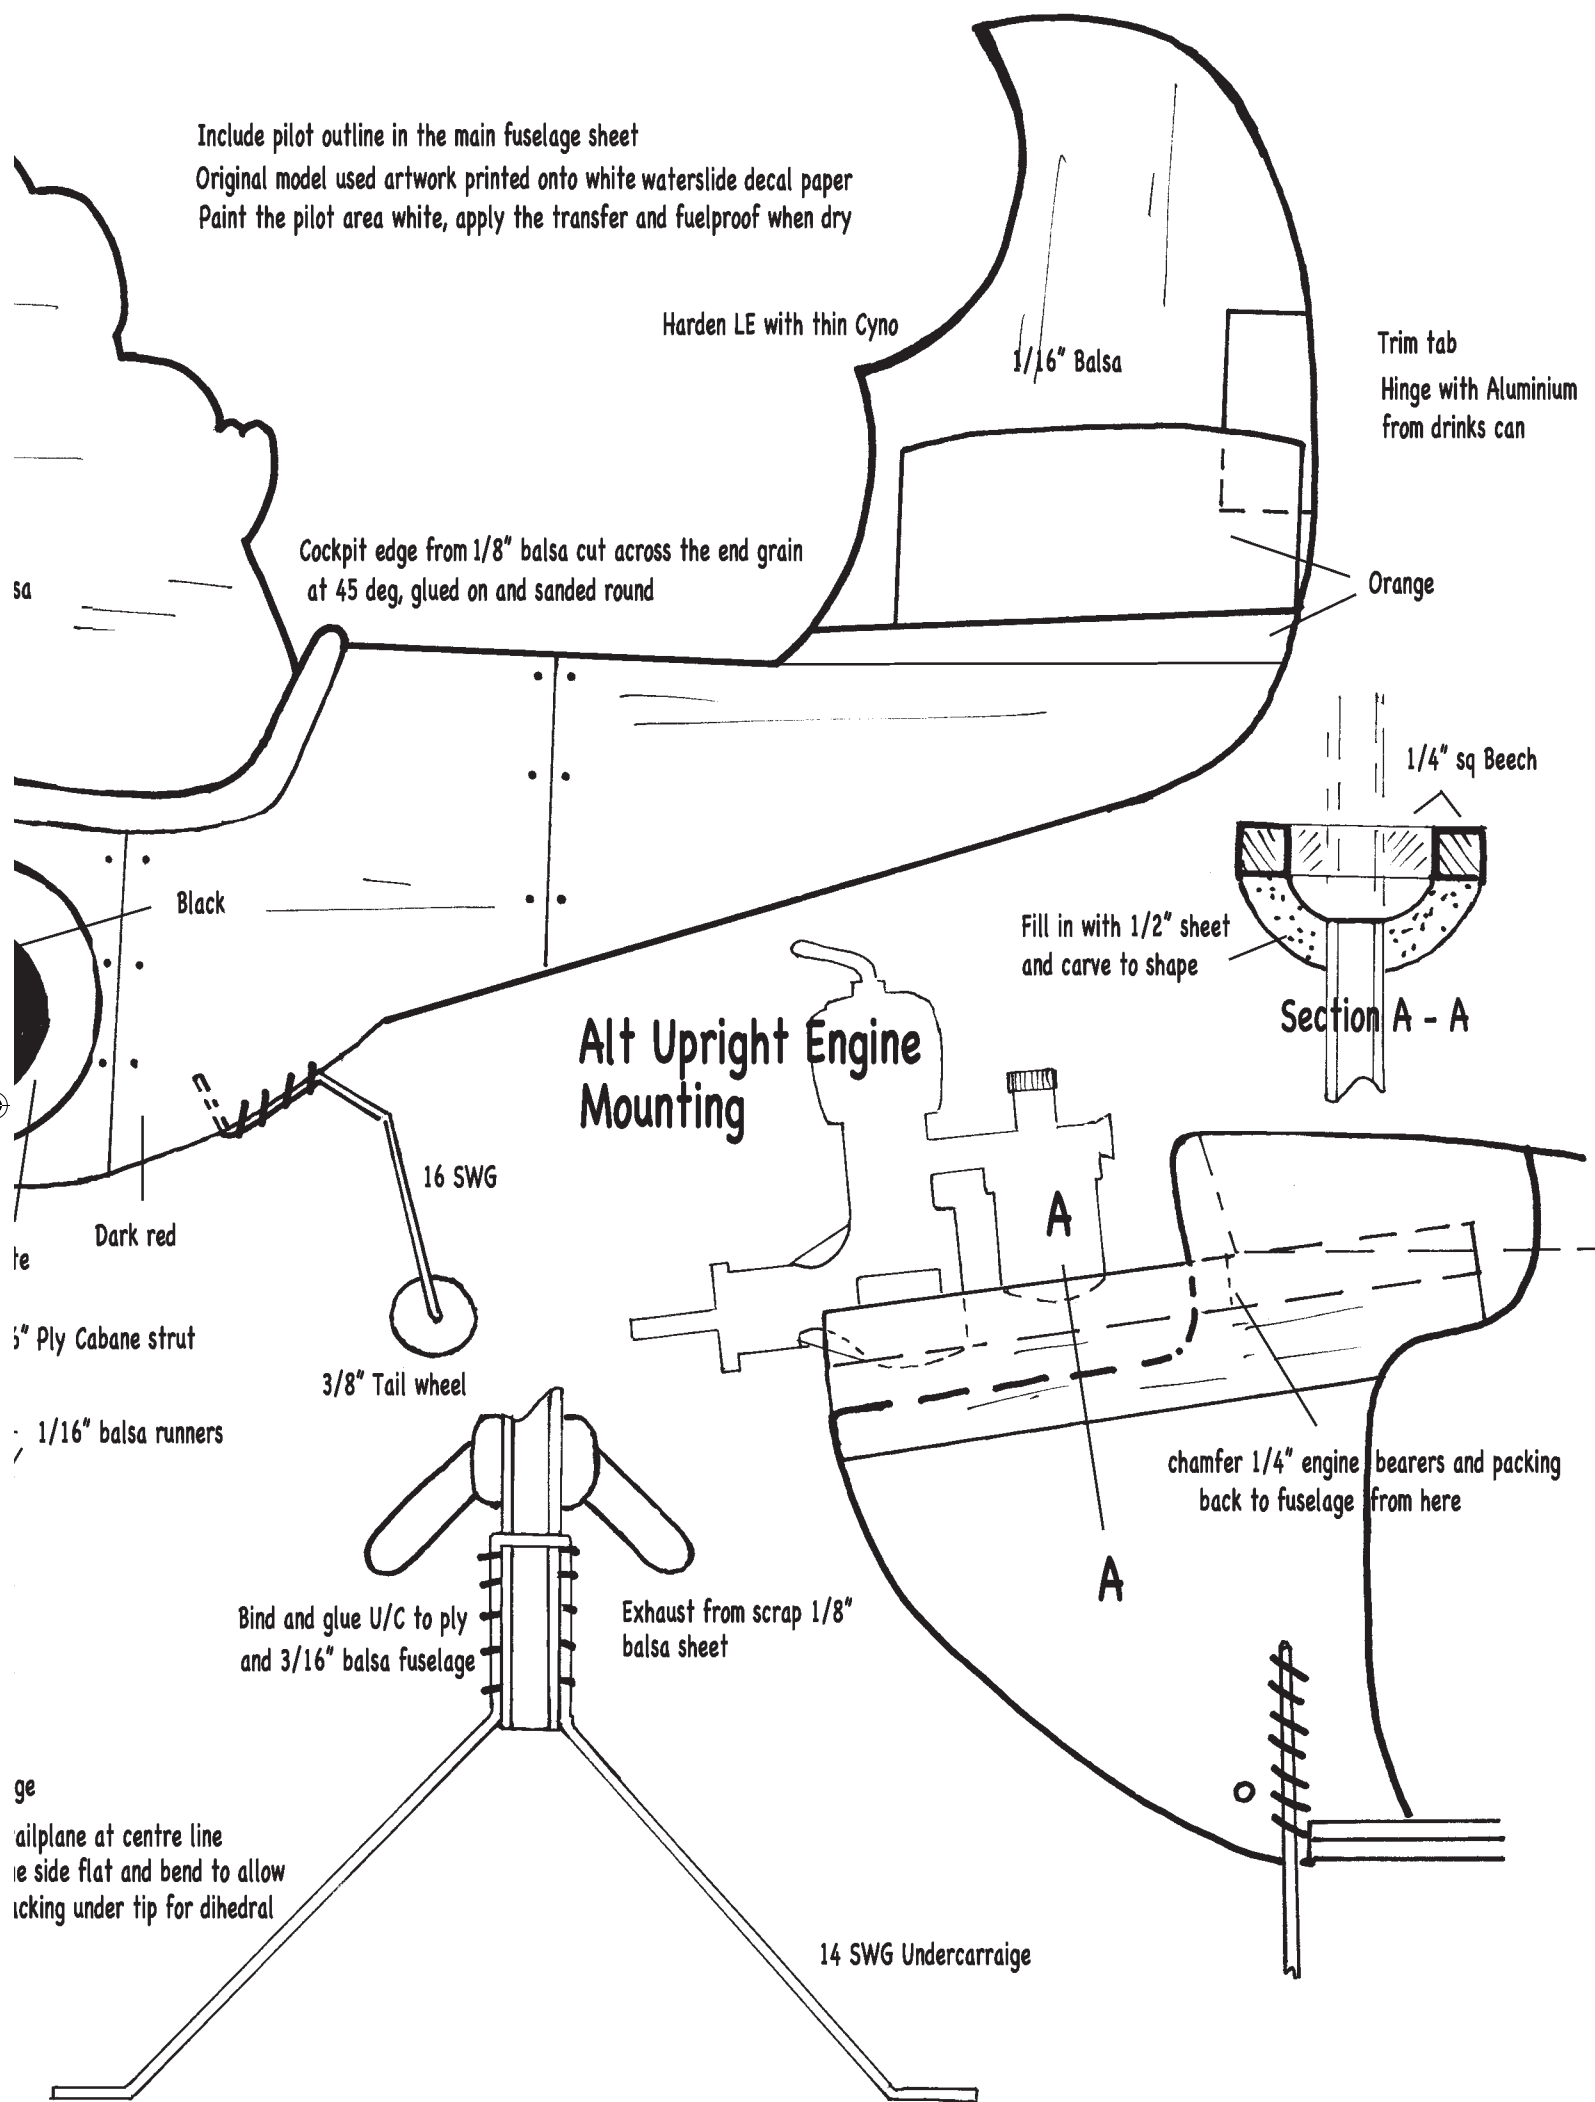

Include pilot outline in the main fuselage sheet  
 Original model used artwork printed onto white waterslide decal paper  
 Paint the pilot area white, apply the transfer and fuelproof when dry

**FREE PLAN – DASTARDLY-ENEZER FOR 0.3 TO 0.5CC  
 PLAN 655 IN AEROMODELLER 982 MARCH 2019**